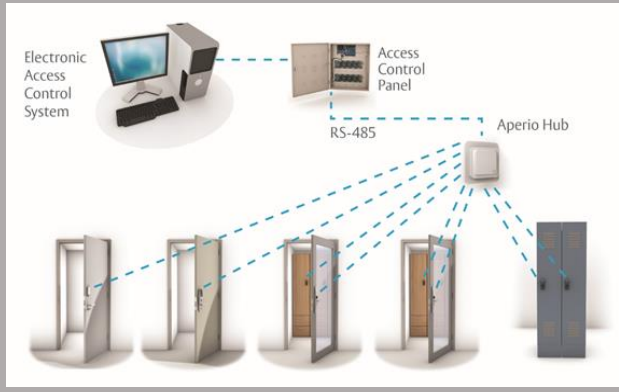

A featured solution available from ASSA ABLOY Group brands Corbin Russwin and SARGENT is the IN100 lock with Aperio® Technology offering remote lock/unlock in less than 10 seconds, streamlined design with choice of black or white reader, 50+ levers and 14 finishes, simultaneous support for HID Mobile Access® and multiple credential types including smart cards and Prox.