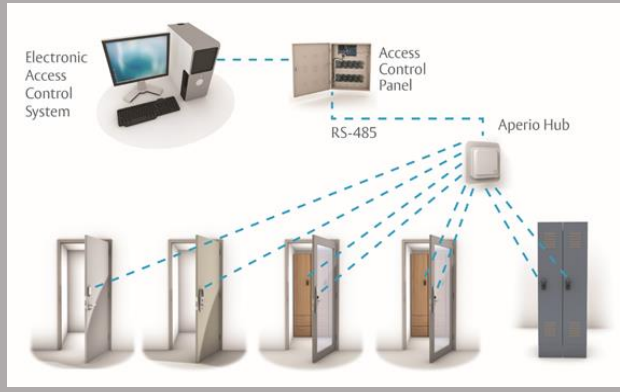

A featured solution available from ASSA ABLOY Group brands Corbin Russwin and SARGENT is the IN100 lock with Aperio® Technology offering remote lock/unlock in less than 10 seconds, streamlined design with choice of black or white reader, 50+ levers and 14 finishes, simultaneous support for HID Mobile Access® and multiple credential types including smart cards and Prox.