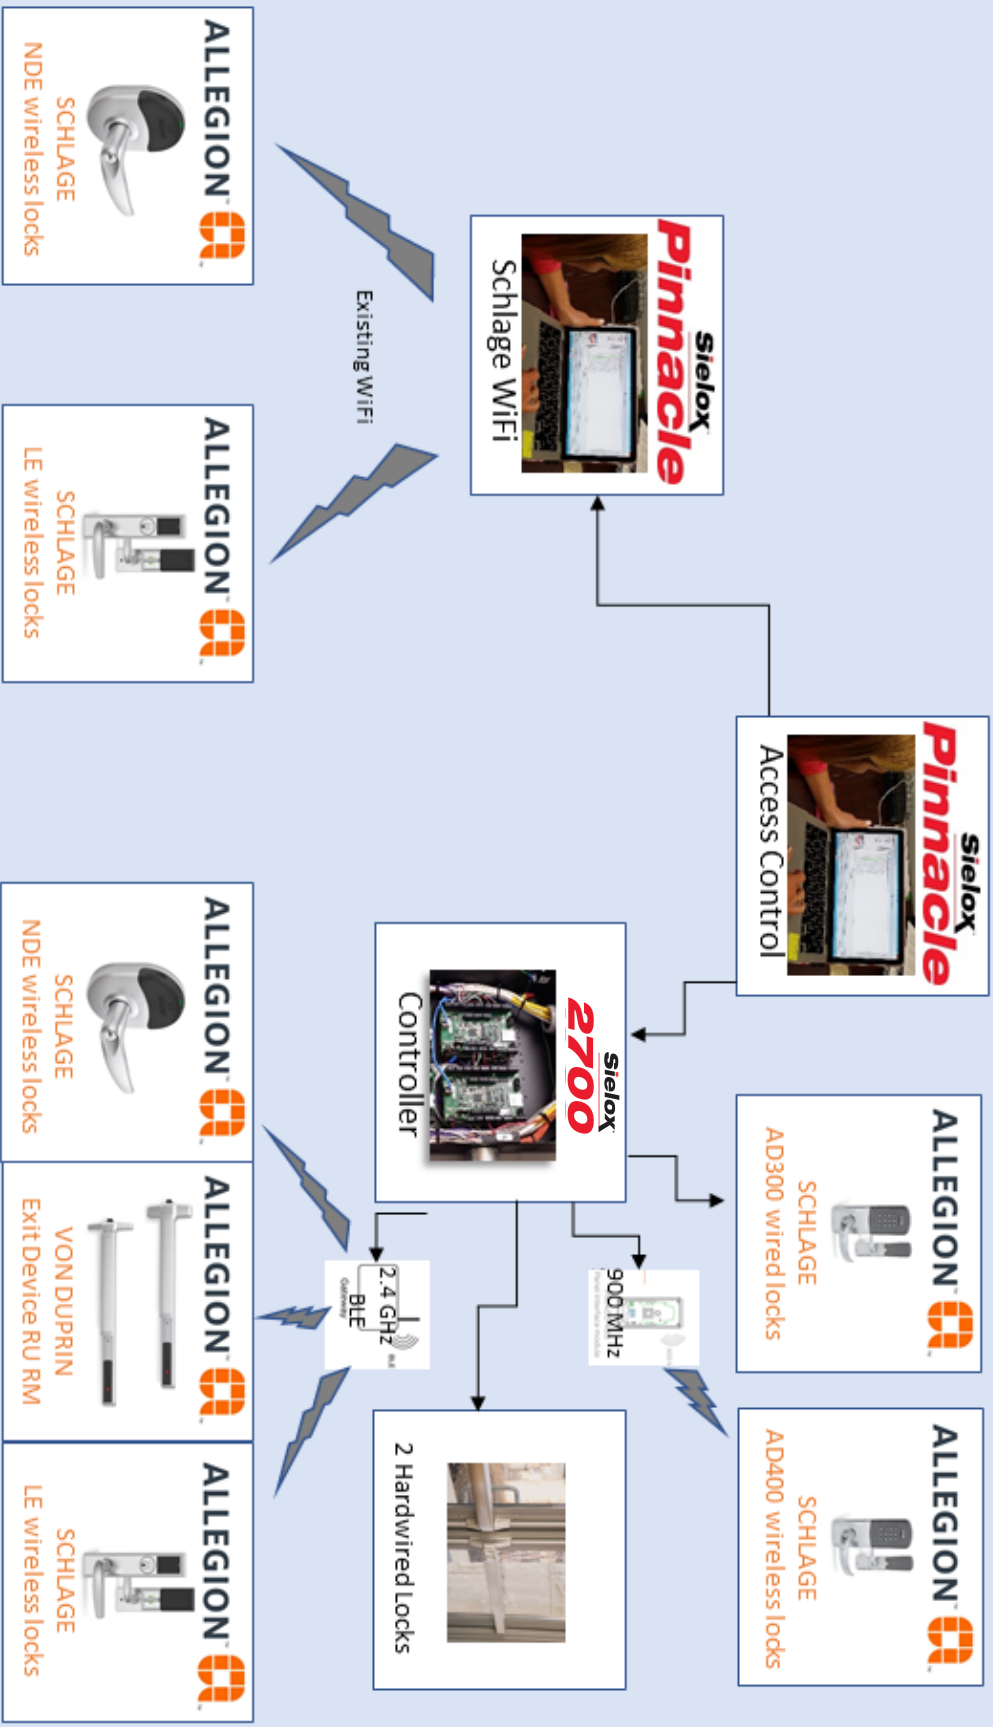

PHYSICAL FACILITY LOCKDOWN