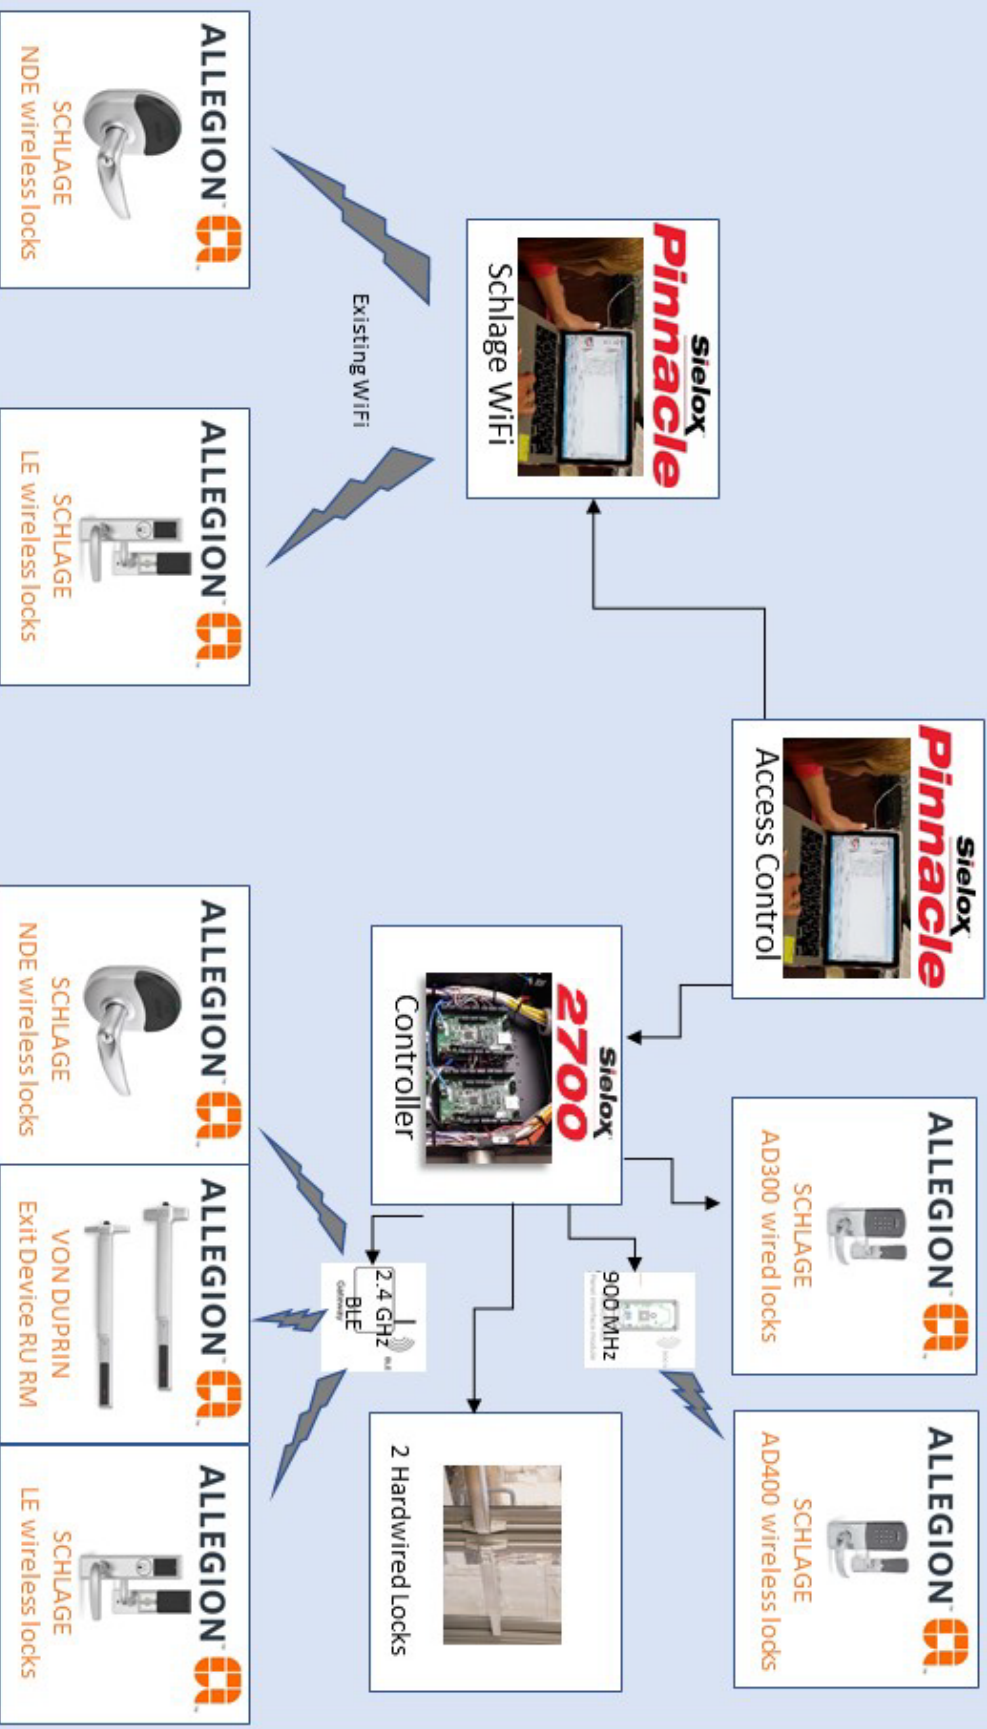

PHYSICAL FACILITY LOCKDOWN