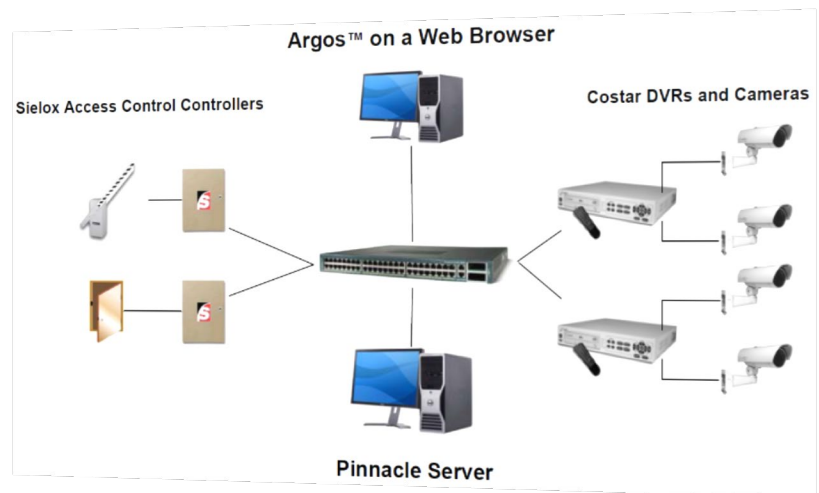

Pinnacle Argos

- Video Drivers for first 32 cameras at no charge.
- Expand up to 32 readers and 32 Cameras.
- Upgradeable to 64, 128 or unlimited cameras
- H.264 recording.
- No licensing fees per workstation
- No licensing fees for DVRs or NVRs
- View 1 to 32 cameras simultaneously
- Automatic full screen on alarm (1 x 1 layout)
- Pinnacle filters trigger camera call-up, video recording and PTZ presets
- Video file search on alarm event, date or time
- One touch alarm call up archived video
- One touch printing for video clip image
- Video clip file transfer with built in video player
- Video playback from any computer or DVD player
- Email capability on alarms – callback for video
- Complete PTZ control inside video window, virtual joy stick or mouse
- Remote viewing with a web based application anywhere, anytime with Microsoft Internet Explorer Browser.

Supported Costar DVR Series	Supported Costar NVR Series
General CR-E Series CR-EV Series CR-SP Series CR-416R Series PC CR-432R Series PC Specific S Series: CR4000S S Series: CR1600S SR Series: CR4000SR X Series: CR900X X Series: CR1600X CRP Series: CRP16 CR4 Series: CR4116 CR4 Series: CR4216 CR4 Series: CR4416 CR4 Series: CR4232	CR XDH CR XDi Series

Sielox®

Innovative Security Management Since 1979

Sielox Layered Security Systems provide a smart way to protect people, property and assets with the highest levels of performance, reliability and cost-efficiency. Since 1979, Sielox has built its expertise working with integration partners and end-users in all types of facilities. Our “Made in USA” lockdown solutions include the AnyWare Browser-Based Access Control Solution, CLASS Crisis Lockdown Alert Status System, 1700 Intelligent Controller and Pinnacle Advanced Access Control Software integrated with leading manufacturer wireless locks.