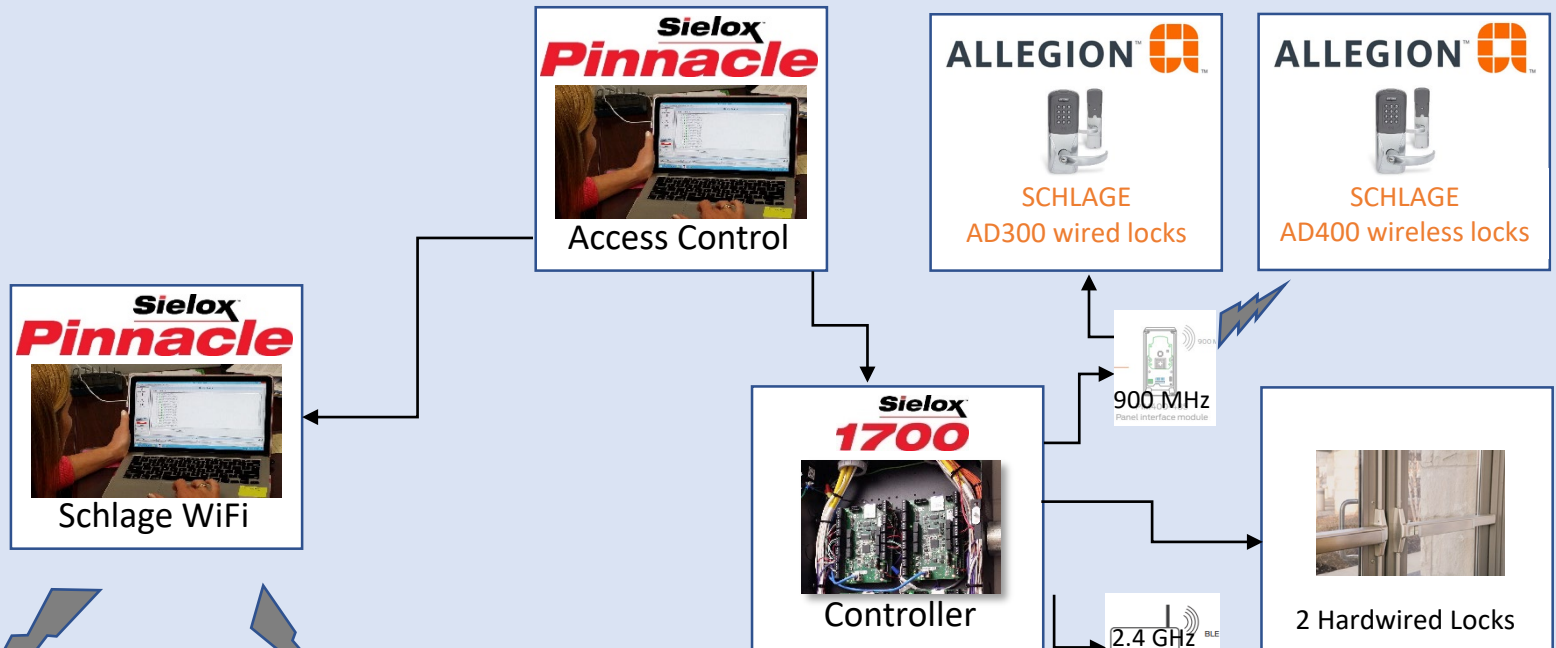

Appliance

Controller

Controller

900 MHz

Hardwired Locks

2.4 GHz BLE

INITIATORS

Outputs
 Public Address
 Video Cameras
 Strobes
 Signage

SCHLAGE NDE wireless locks

VON DUPRIN Exit Device RU RM

SCHLAGE LE wireless locks

FACILITY LOCKDOWN PROCEDURES

LOCK DOORS AUTOMATICALLY

PHYSICAL FACILITY LOCKDOWN

ALLEGION

SCHLAGE
NDE wireless locks

ALLEGION

SCHLAGE
LE wireless locks

ALLEGION

SCHLAGE
NDE wireless locks

ALLEGION

VON DUPRIN
Exit Device RU RM

ALLEGION

SCHLAGE
LE wireless locks

DOOR MANAGEMENT