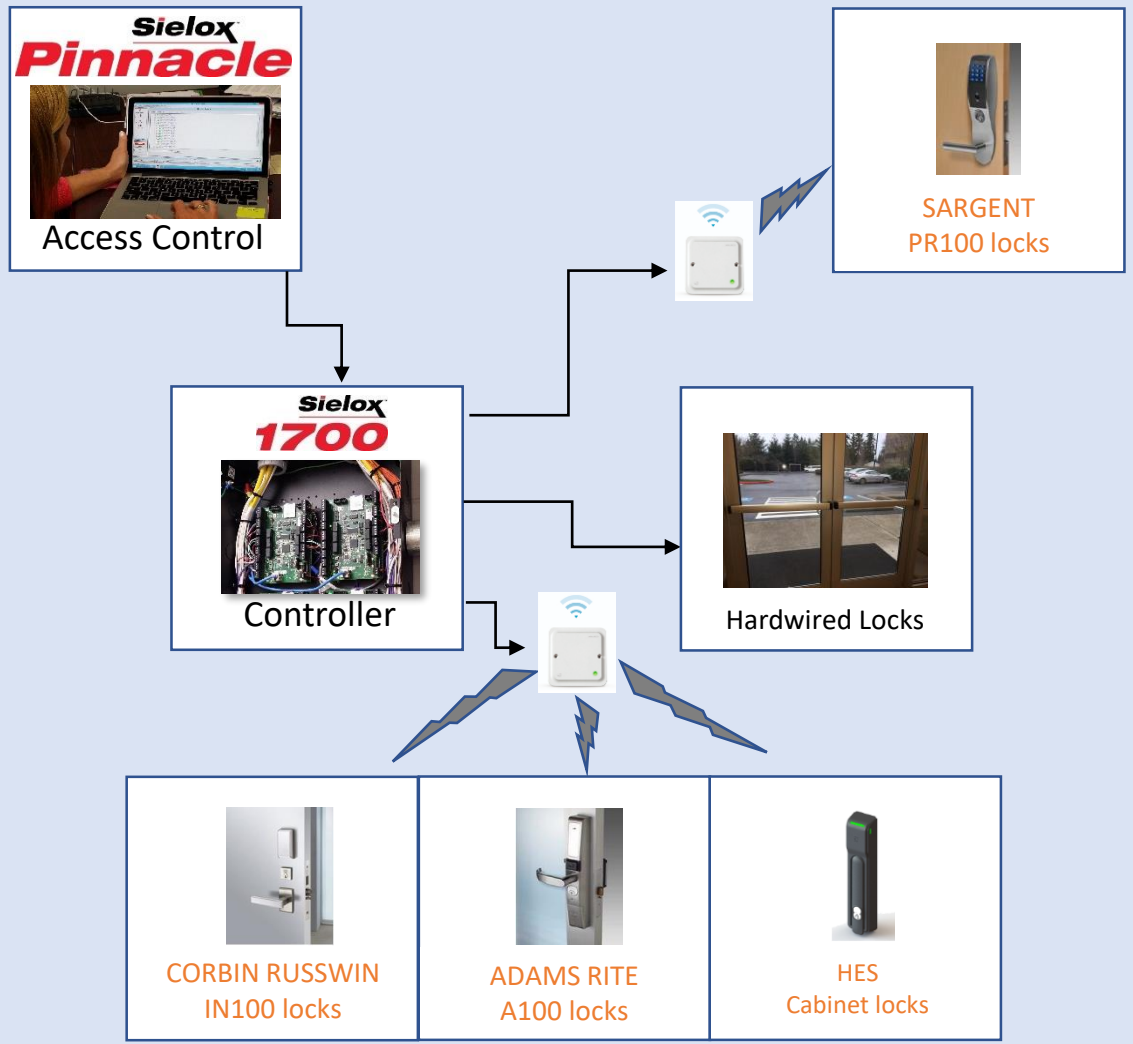

PHYSICAL FACILITY LOCKDOWN

DOOR MANAGEMENT

LOCKDOWN ALERT LEVEL NOTIFICATION

PHYSICAL FACILITY LOCKDOWN

Sielox Class

RESPONDERS

Inputs

- Pendants
- Panic buttons
- Motion sensors
- Gunshot sensors

Sielox Pinnacle

Access Control

SARGENT
PR100 locks

Sielox Class

Appliance

Sielox 1700

Controller

Sielox 1700

Controller

Hardwired Locks

Sielox Class

INITIATORS

Outputs

- Public Address
- Video Cameras
- Strobes
- Signage

CORBIN RUSSWIN
IN100 locks

ADAMS RITE
A100 locks